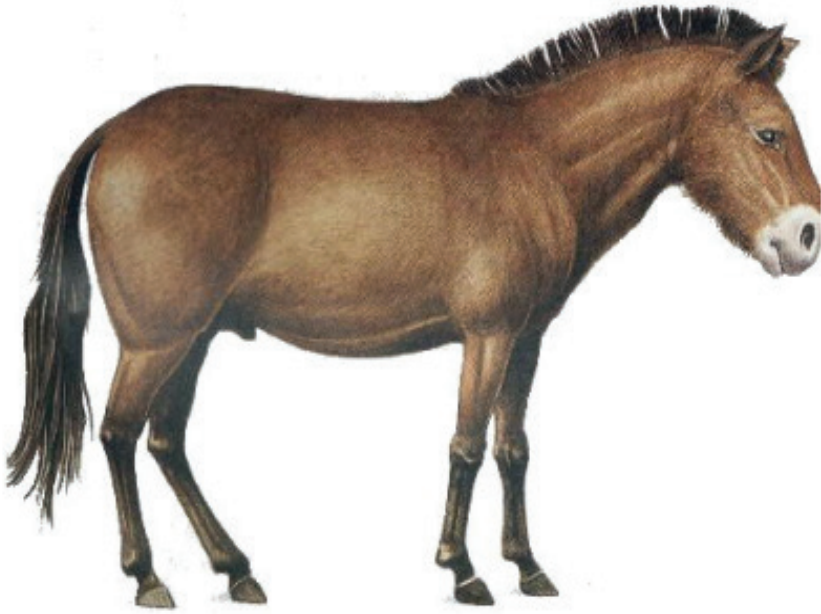

## EOHIPPIUS

**HEIGHT:**  
12—14 inches

**DIET:**  
Berries, fruits, herbs

**CONFORMATION:**  
Padded foot with toes (four on front and three behind); short neck and arched back

## MESOHIPPUS

**HEIGHT:**  
about 24 inches

**DIET:**  
foliage

**CONFORMATION:**  
three toes on each foot; long legs and relatively flat back

## PLIOHIPPIUS

**HEIGHT:**  
about 50 inches

**DIET:**  
grazed on grasses

**CONFORMATION:**  
one dominant toe with two  
side toes receding; long neck  
and long face

## EQUUS

**HEIGHT:**  
taller than 53 inches

**DIET:**  
Grains, grasses, and other  
forages

**CONFORMATION:**  
one toe (the hoof);  
Long neck and long face