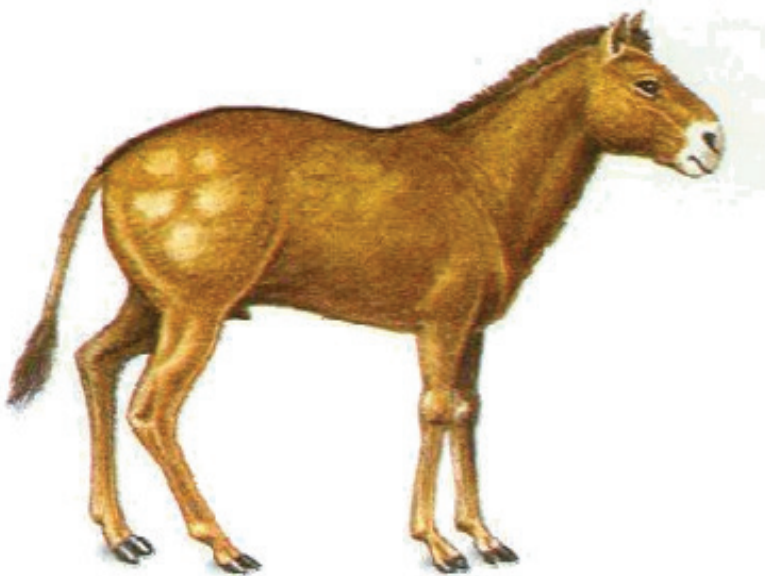

## EOHIPPIUS

**HEIGHT:**  
12—14 inches

**DIET:**  
Berries, fruits, herbs

**CONFORMATION:**  
Padded foot with toes (four on front and three behind); short neck and arched back

## MESOHIPPUS

**HEIGHT:**  
about 24 inches

**DIET:**  
foliage

**CONFORMATION:**  
three toes on each foot; long legs and relatively flat back

## PLIOHIPPIUS

**HEIGHT:**  
about 50 inches

**DIET:**  
grazed on grasses

**CONFORMATION:**  
one dominant toe with two  
side toes receding; long neck  
and long face

## EQUUS

**HEIGHT:**  
taller than 53 inches

**DIET:**  
Grains, grasses, and other  
forages

**CONFORMATION:**  
one toe (the hoof);  
Long neck and long face