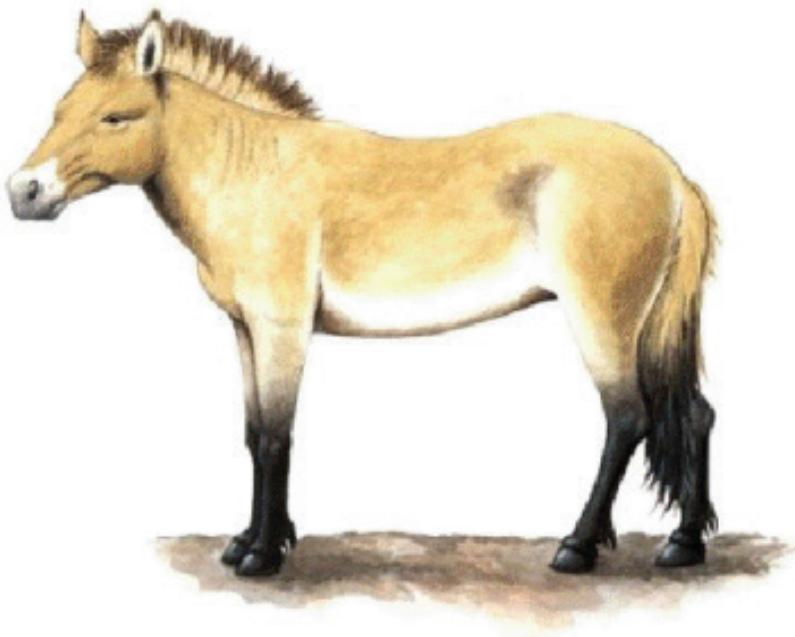

## EOHIPPIUS

**HEIGHT:**  
12—14 inches

**DIET:**  
Berries, fruits, herbs

**CONFORMATION:**  
Padded foot with toes (four on front and three behind); short neck and arched back

## MESOHIPPUS

**HEIGHT:**  
about 24 inches

**DIET:**  
foliage

**CONFORMATION:**  
three toes on each foot; long legs and relatively flat back

## PLIOHIPPIUS

**HEIGHT:**  
about 50 inches

**DIET:**  
grazed on grasses

**CONFORMATION:**  
one dominant toe with two  
side toes receding; long neck  
and long face

## EQUUS

**HEIGHT:**  
taller than 53 inches

**DIET:**  
Grains, grasses, and other  
forages

**CONFORMATION:**  
one toe (the hoof);  
Long neck and long face