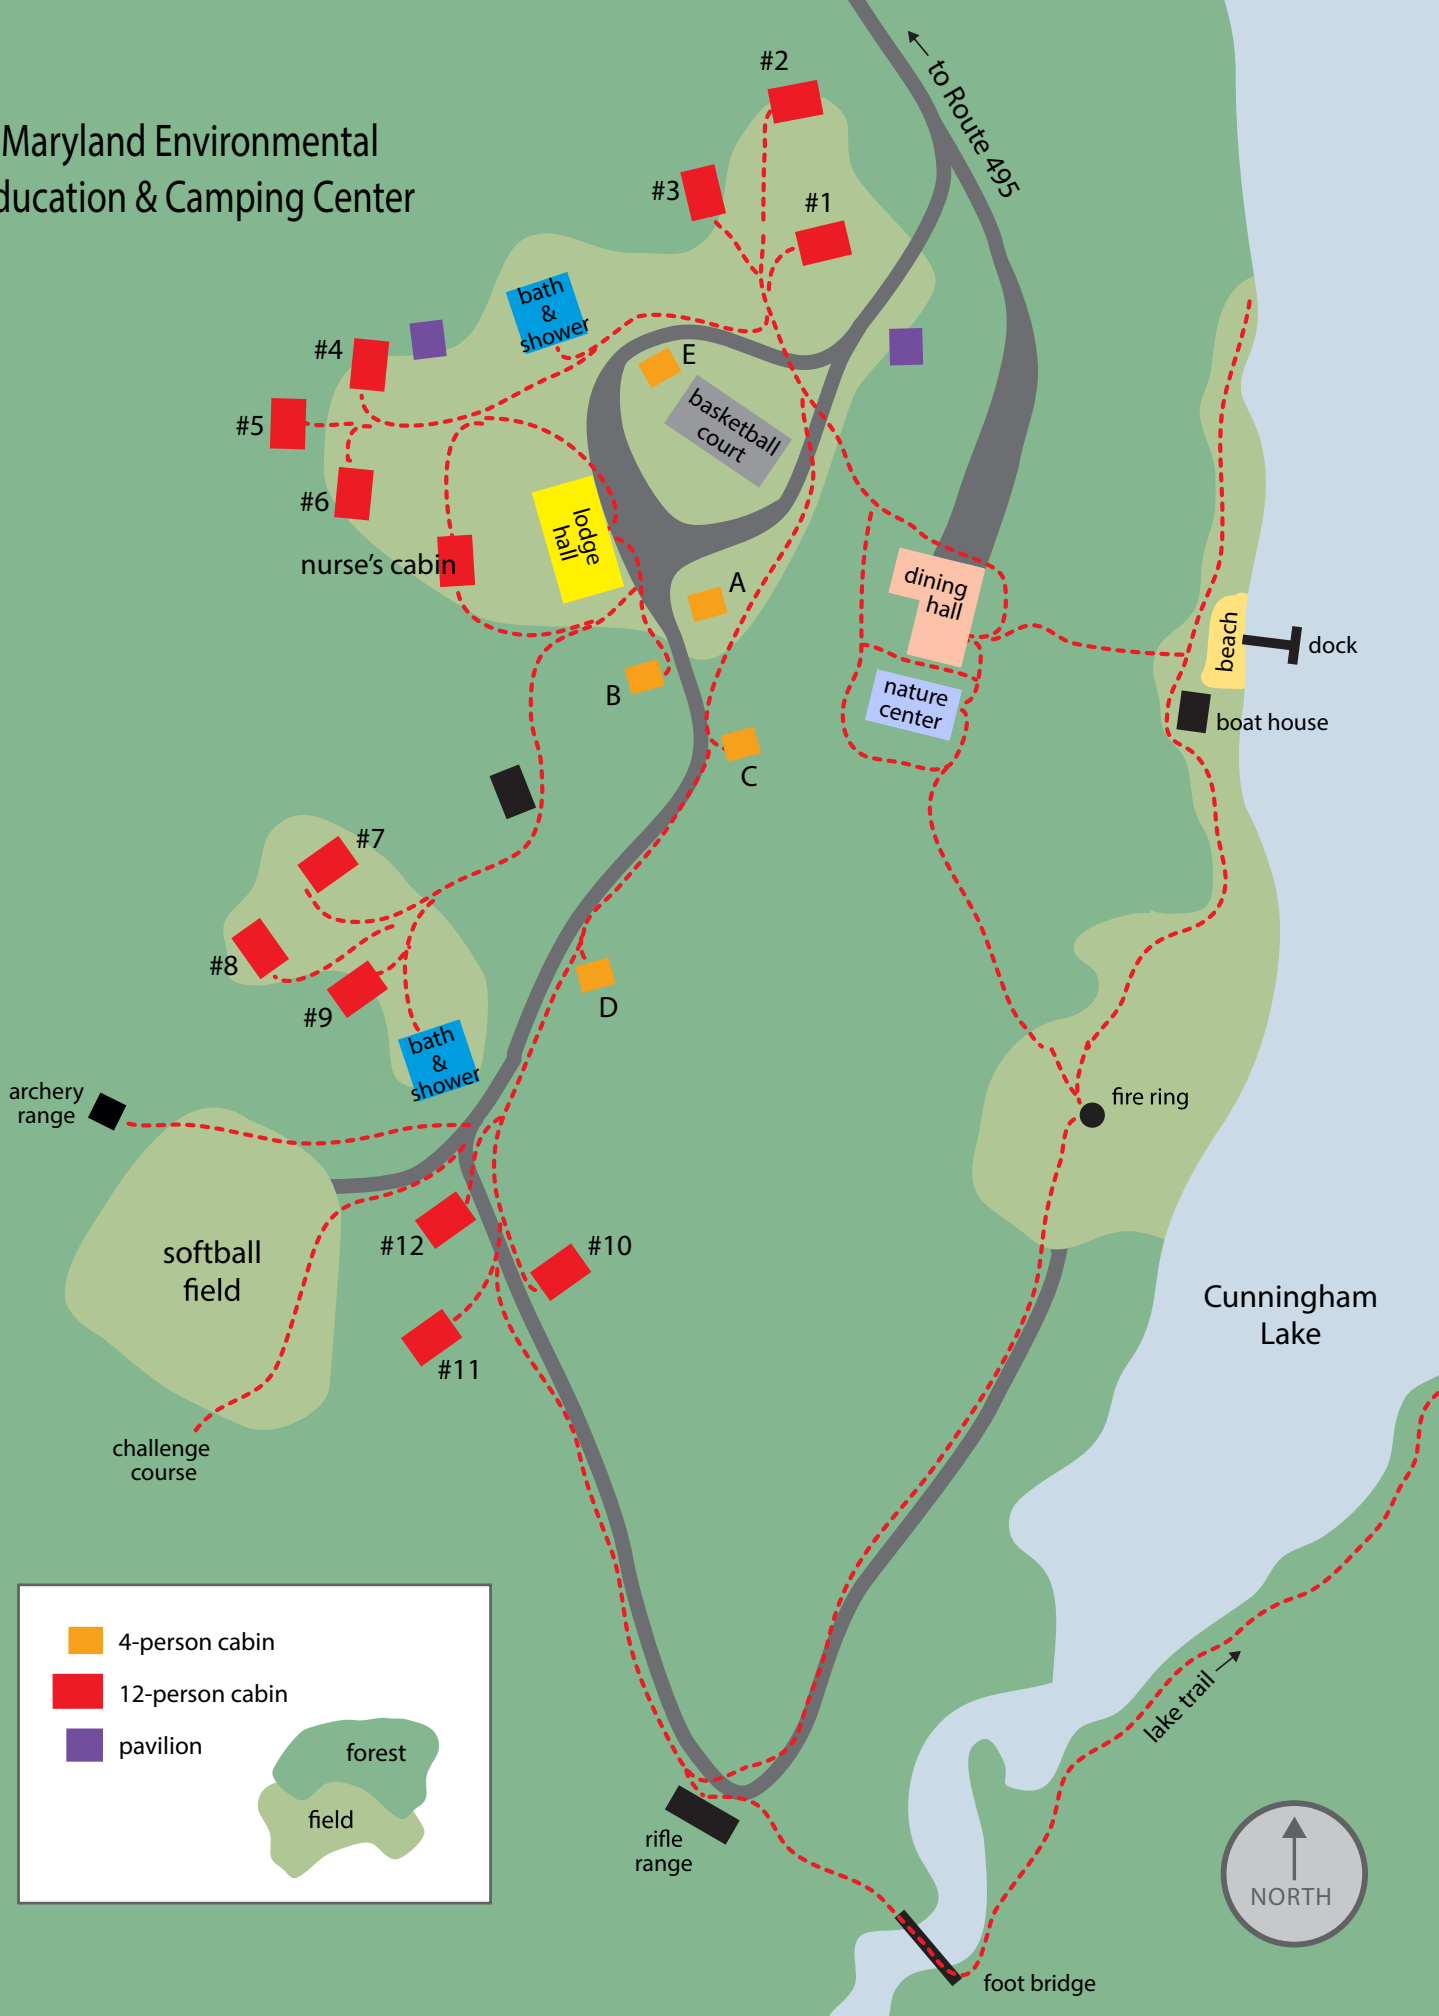

Maryland Environmental Education & Camping Center

	4-person cabin
	12-person cabin
	pavilion
	forest
	field