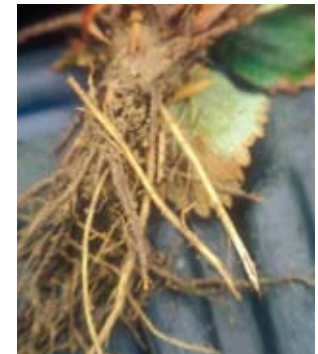

David Handley (ME)

SD-6 Leaf Spot - *Mycosphaerella fragariae*

David Handley (ME)

SD-7 Leaf Scorch - *Diplocarpon earliana*

David Handley (ME)

SD-8 Powdery Mildew - *Sphaerotheca macularis*

David Handley (ME)